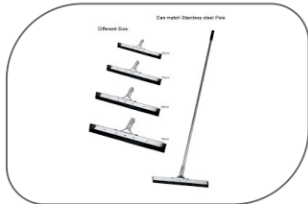

Metal Floor Wiper (Color)